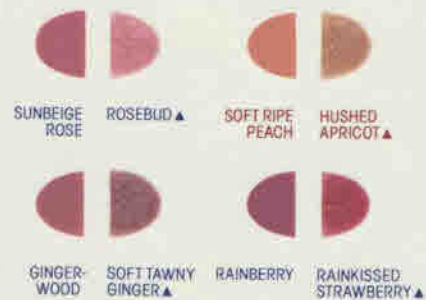

# FOXFIRE TIMELESS ARIANE CANDID

- A. ULTRA PERFUME 3.3 fl. oz. \$14.50  
 B. FRAGRANCE PETITE .33 fl. oz. Ultra Cologne. \$5.00  
 C. ULTRA COLOGNE SPRAY Natural, nonaerosol, 1 fl. oz. \$10.00  
 D. ULTRA COLOGNE SPRAY Natural, nonaerosol, 1.8 fl. oz. \$13.50  
 E. LIGHT & LAVISH COLOGNE ◊ A refreshing splash-on, lighter than cologne. Not boxed. 6 fl. oz. \$7.50  
 F. SATIN COLOGNE ROLLETTE • Pearlescent fragrance formula in a portable, spillproof applicator. The luxurious new way to apply and wear fragrance. 3.3 fl. oz. \$6.00  
 G. ULTRA PERFUMED BEAUTY DUST • Velvety fragranced powder that comes with a fluffy puff. A lovely after-bath experience. Refillable. 4 oz. net wt. \$12.50  
 Also available:  
 ULTRA PERFUMED BEAUTY DUST REFILL • 4 oz. net wt. \$7.50  
 ULTRA PERFUMED BEAUTY DUST PUFF • \$2.99  
 H. LUXURY BATH FOAM ◊ Not boxed. 6 fl. oz. \$7.00  
 I. PERFUMED TALC Not boxed. 3.5 oz. net wt. \$4.00  
 J. PERFUMED OIL BODY SPRAY • Mist it on. It seems to vanish instantly, leaving your skin glowing, softly scented, lightly moisturized, beautiful to touch. 3.75 fl. oz. \$10.00  
 K. PERFUMED SOAP Not boxed. 3 oz. net wt. \$3.50  
 L. PERFUMED SKIN SOFTENER ◊ Not boxed. 5 oz. net wt. \$7.00  
 M. MOISTURE TOUCH BODY CONDITIONER ◊ Unique, solid moisturizer instantly releases body-conditioning benefits when applied to damp skin. Lightly fragranced. 2 oz. net wt. \$7.00

CREMES

POWDER BLUSH DUO

POWDER BLUSH

CREAM BLUSH STICK

EYE SHADOW DUET

FROSTS

EYE SHADOW BOUTIQUE \*

COLOR TREASURES